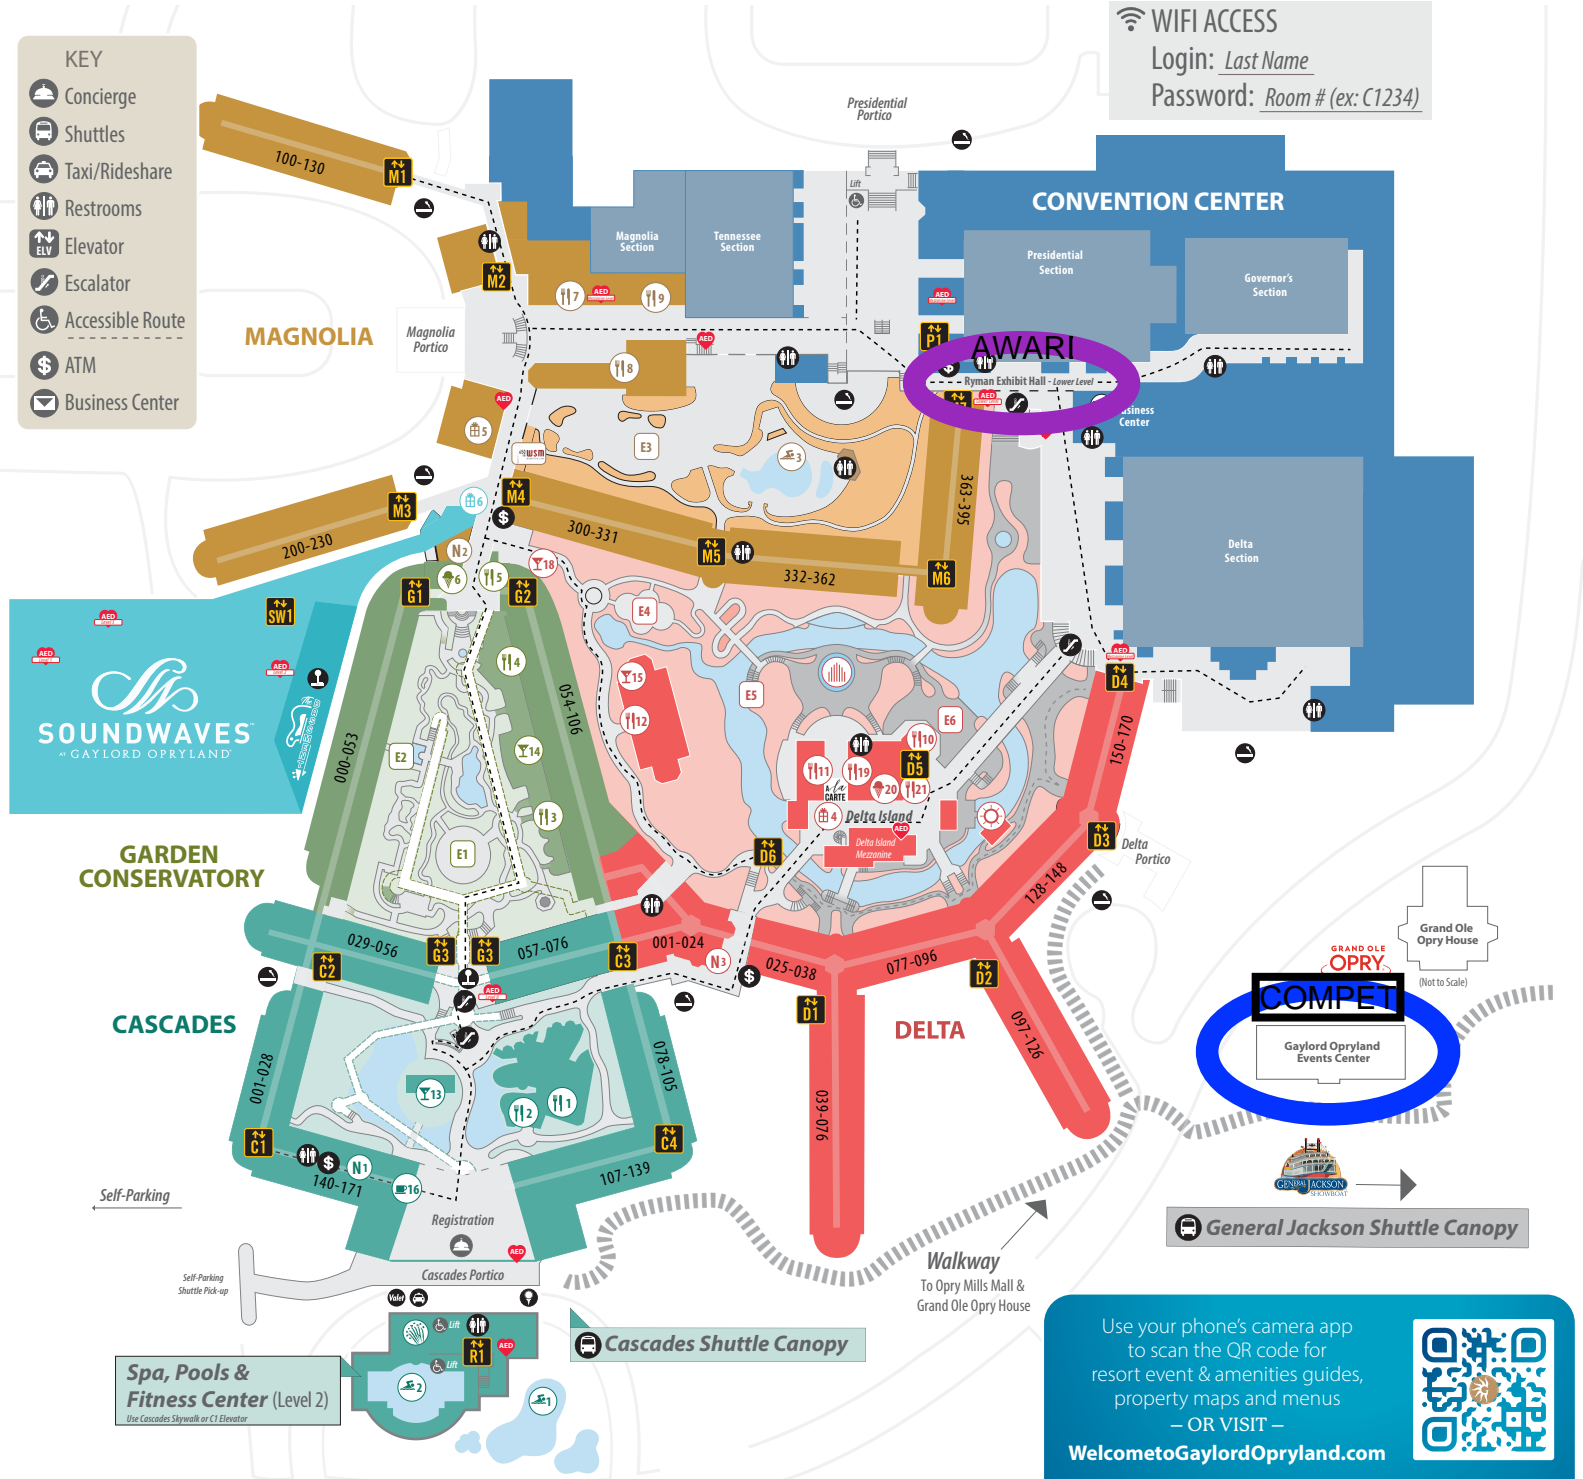

ROOM # _____

SECTION FLOOR ROOM

C Cascades G Garden
D Delta M Magnolia

NEAREST ELEVATOR

1. **KEY**
2. Concierge
   - Shuttles
   - Taxi/Rideshare
   - Restrooms
   - Elevator
   - Escalator
   - Accessible Route
   - ATM
   - Business Center

WIFI ACCESS
Login: Last Name
Password: Room # (ex: C1234)

Grand Ole Opry House (Not to Scale)

COMPET
Gaylord Opryland Events Center

General Jackson Shuttle Canopy

Use your phone's camera app to scan the QR code for resort event & amenities guides, property maps and menus – OR VISIT –
WelcometoGaylordOpryland.com

FOOD & DRINK

- Cascades American Café
- Wasabi's Sushi Bar
- Solario Cantina (Lower Level)
- Ravello (Lower Level)
- Conservatory Café
- Bravo Gelato
- Fuse Sports Bar
- Jack Daniel's
- Findley's
- Stax Burgers

- Paisano's Pizzeria & Vino
- Old Hickory Steakhouse
- The Falls
- Conservatory Wine Bar (Lower Level)
- Library Lounge
- Cocoa Bean Coffee House
- American Craft Tavern
- Delta Marketplace / *la CARTE*
- Carvel / Auntie Anne's
- Cinnabon

RECREATION

- Spa & Fitness Center (Level 2)
- Cascades Outdoor Pool (Access through Spa)
- Indoor Pool (Access through Spa)
- SoundWaves (Resort Water Attraction)
- Magnolia Outdoor Pool
- Delta Riverboats
- Delta Fountain Show
- Gaylord Springs Golf Pick-Up
- Arcades (Cascades Lower Level and The Bass-ment at SoundWaves)
- WSM 650 AM

SHOPPING

- Cascades Necessities
- Magnolia Necessities
- Magnolia Shops
  - Swarovski
  - Savannah's
  - Cowboys & Angels
- SoundWaves Signature Store

- Delta Necessities
- Delta Island Shops
  - The Opry Shop
  - Johnston & Murphy
  - Amelia's Boutique
  - Kids' Korral

EVENT LOCATIONS

- Crystal Gazebo
- Lion's Head Fountain
- Magnolia Courtyard
- Delta Pavilion
- Delta Landing
- Water's Edge